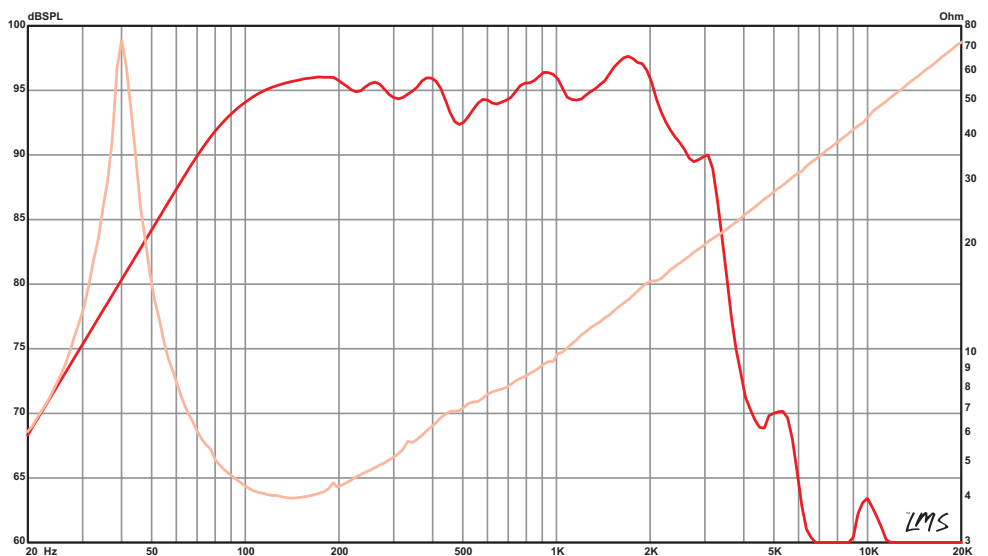

FREQUENCY RESPONSE & IMPEDANCE CURVE*

LEARN MORE AT EMINENCE.COM